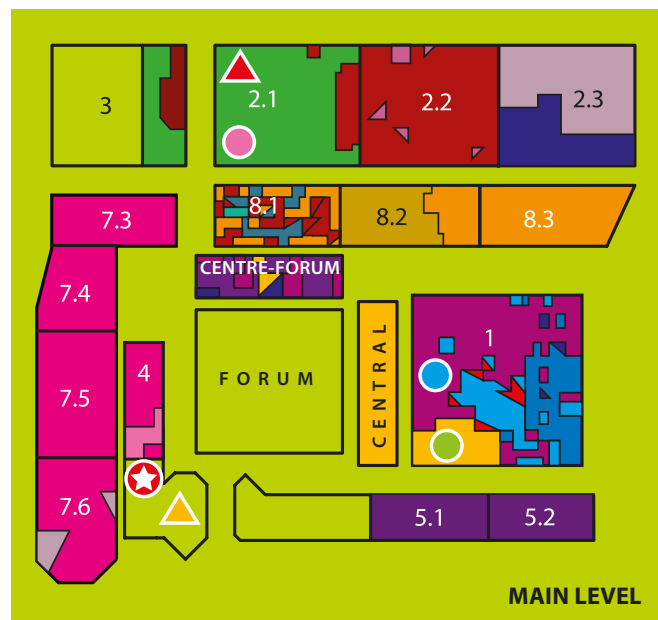

- **TASTING COMMITTEE OF THE BEST PRODUCT OF THE YEAR COMPETITION**
Pavilion 8 (Hall 4), Stand 84B80
- **THE RUSSIAN WINE CORNER. THE CENTRE OF WINE CULTURE**
Pavilion 2, (Hall 1), Stand 21F22
- **THE CRAFT BEER CORNER**
Pavilion 1, Stand 1G10
- **DISPLAYS OF WINNERS IN THE PRODEXPO, PRODEXPOPACK INNOVATIVE PRODUCT COMPETITION**
Pavilion 1
- **THE EMPLOYMENT CENTRE**
Pavilion 8 (Hall 5), Stand 85C80
- ▲ **PRESS CENTRE FOR MASSMEDIA**
Congress Centre
- ▲ **CENTRE OF RETAIL CHAINS**
Pavilion 1, Upper Level, Stand 12A90
- ▲ **CHAINS' WHOLESale CENTRE**
Pavilion 5 (Halls 3,4)
- ▲ **GLASS HIRE**
Pavilion 2 (Hall 1), Stand 21A01
- **SERVICE-BUERO**
SERVICE-BUERO Pavilion 4, GROUND LEVEL
- CLOAKROOM**
Pavilion 1, Upper Level, Pavilion 8 (Halls 4, 5), Forum Pavilion
- ★ **PRODEXPO MANAGEMENT OFFICE**
SERVICE-BUERO Pavilion 4, MAIN LEVEL