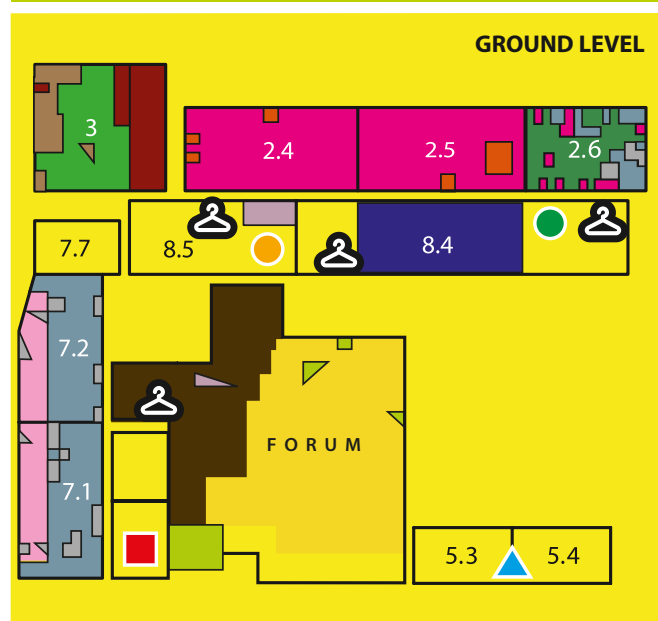

- **TASTING COMMITTEE OF THE BEST PRODUCT OF THE YEAR COMPETITION**
Pavilion 8 (Hall 4), Stand 84B80
- **THE RUSSIAN WINE CORNER. THE CENTRE OF WINE CULTURE**
Pavilion 2, (Hall 1), Stand 21F22
- **THE CRAFT BEER CORNER**
Pavilion 1, Stand 1G10
- **DISPLAYS OF WINNERS IN THE PRODEXPO, PRODEXPOPACK INNOVATIVE PRODUCT COMPETITION**
Pavilion 1
- **THE EMPLOYMENT CENTRE**
Pavilion 8 (Hall 5), Stand 85C80
- ▲ **PRESS CENTRE FOR MASSMEDIA**
Congress Centre
- ▲ **CENTRE OF RETAIL CHAINS**
Pavilion 1, Upper Level, Stand 12A90
- ▲ **CHAINS' WHOLESale CENTRE**
Pavilion 5 (Halls 3,4)
- ▲ **GLASS HIRE**
Pavilion 2 (Hall 1), Stand 21A01
- **SERVICE-BUERO**
SERVICE-BUERO Pavilion 4, GROUND LEVEL
- CLOAKROOM**
Pavilion 1, Upper Level, Pavilion 8 (Halls 4, 5), Forum Pavilion
- ★ **PRODEXPO MANAGEMENT OFFICE**
SERVICE-BUERO Pavilion 4, MAIN LEVEL